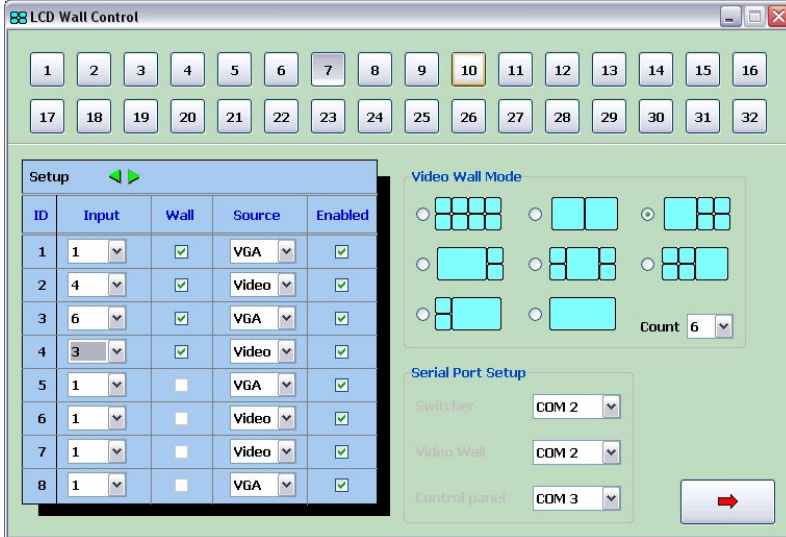

## VIDEO WALL CONTROL SYSTEM

Are you using a video wall? Do you need to change video sources quickly and

simplify this process? Video wall controlling system is based on a special software and controls video wall by RS232 interface. The system allows to choose video wall separating mode and supply any video wall monitor with any source. Moreover, up to 32 presets can be prepared. Video wall controlling system allows to change sources either by pressing button on the remote control panel or mouse clicking on the preset button. Remote control panel is available as option.

### Technical specifications:

Operating system:

Windows 7, Windows XP

Interface:

RS232

Remote control panel:

Optional

Vilniaus g. 215/15, Šiauliai LT-76348, Lithuania