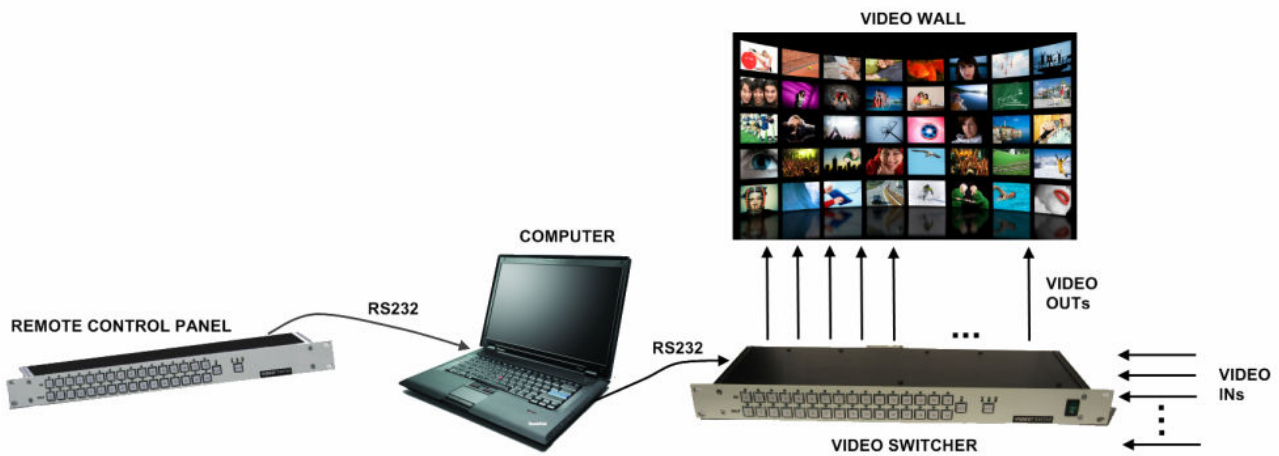

## VIDEO WALL CONTROL SYSTEM

Are you using a video wall? Do you need to change video sources quickly and

simplify this process? Video wall controlling system is based on a special software and controls video wall by RS232 interface. The system allows to choose video wall separating mode and supply any video wall monitor with any source. Moreover, up to 32 presets can be prepared. Video wall controlling system allows to change sources either by pressing button on the remote control panel or mouse clicking on the preset button. Remote control panel is available as option.

### Technical specifications:

Operating system:

Windows 7, Windows XP

Interface:

RS232

Remote control panel:

Optional

Vilniaus g. 215/15, Šiauliai LT-76348, Lithuania