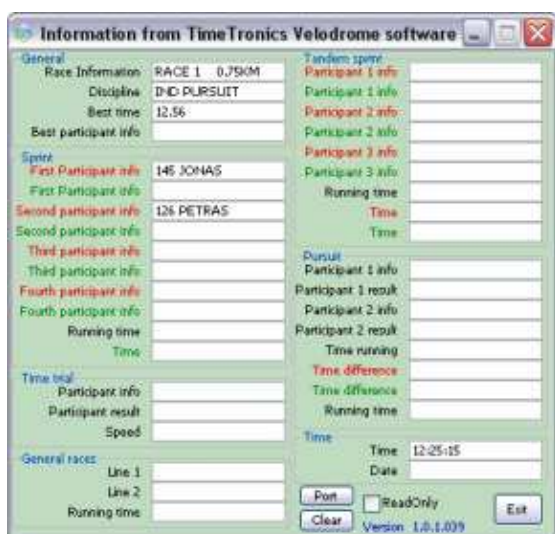

VELODROME INFORMATION SYSTEM ON VIDEO

New bicycle track has been opened in Panevėžys sports arena lately. But it doesn't have any special information table, used only for bicycle competitions, which table is not flexible and in most of the arena's events can not be used. No doubt, this is not economic. We have designed a system, providing all bicycle information on the arena's video cube. The system includes special software and computer with graphic board.

All of the info is taken from bicycle time measure system (e.g. TimeTronics) by RS232 interface in real time. With TEXTUS EDITOR graphics templates can be prepared for unlimited amount of

tables. Any TRUE TYPE font of any size, any color, different symbol attributes can be used for the text information, e.g. first name, last name, round number, time, place and etc. Graphic picture can also be included.

Technical specifications:

Operating system:

Graphic board:

Graphic resolution:

Alpha channel:

Inputs:

Outputs:

Fonts: