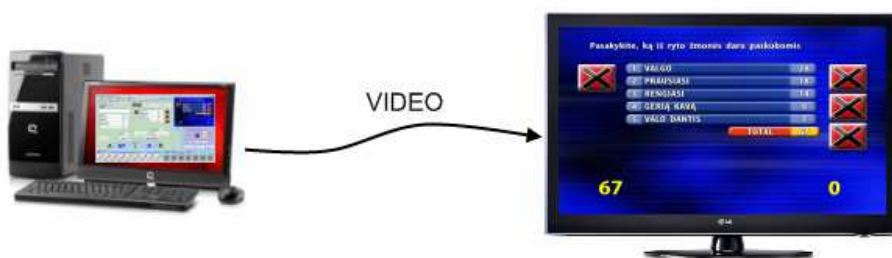

TV SHOWS SUPPORT SOFTWARE

TV show "Šeimų dvikova" is supported by the software which provides control of all needed information: questions database, points, scores, playing video clips at a round start time, playing audio depending on player answers and etc. Video and audio clips can be played together with audio. Software offers easy controlling of video and audio clips by simply pressing assigned buttons. Timer for maximum answer time is included as well as undo function. Preview window of video out is also available on the computer screen.

Graphic view must be prepared as templates with TEXTUS EDITOR software. You can use any TRUE

TYPE font of any size, color and different attributes. List of the questions is stored in a database. Video out can be directly connected to the studio projectors or TV monitors.